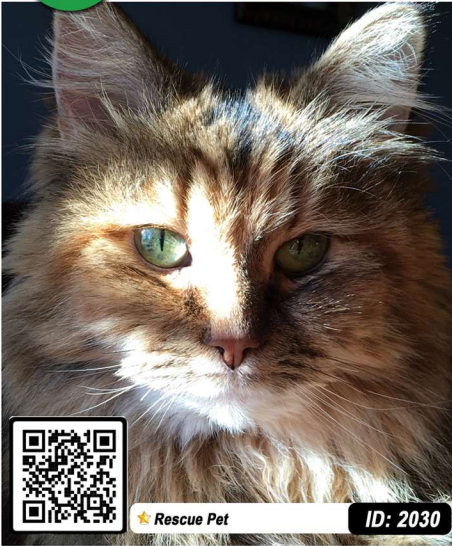

8

FRIMOUSSE
BLAINVILLE, QC (CANADA)

DIRECTIONS:

1. PRINT
2. CUT AROUND EDGES
3. TAPE OVER EXISTING SHADY CAT #8